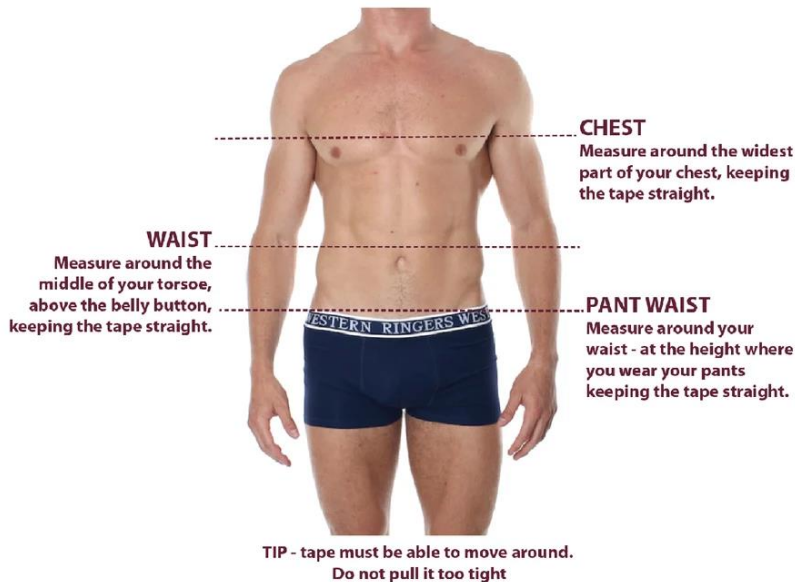

Size Guide

WOMENS - RINGERS WESTERN AVERAGE BODY MEASUREMENTS

	6	8	10	12	14	16	18	20	22	24
BUST (cms)	80	85	90	95	100	105	110	115	120	125
WAIST (cms)	62	67	72	77	82	87	92	97	102	107
HIP (cms)	90	95	100	105	110	115	120	125	130	135

Measurements to be used as a guide only, they may vary according to method of measuring

Ringers Western sizing strives to be of a slightly generous fit

MENS - RINGERS WESTERN AVERAGE BODY MEASUREMENTS

	XS/28	S/30	M/32	L/34	XL/36	2XL/38	3XL/40	4XL/42	5XL/44	6XL/46
CHEST (cms)	90	95	100	105	110	115	120	125	130	135
WAIST (cms)	70	75	80	85	90	95	100	105	110	115
PANT WAIST (cms)	71	76	82	87	92	97	101	107	112	117
PANT WAIST (inches)	28	30	32	34	36	38	40	42	44	46

Measurements to be used as a guide only, they may vary according to method of measuring

Ringers Western sizing strives to be of a slightly generous fit