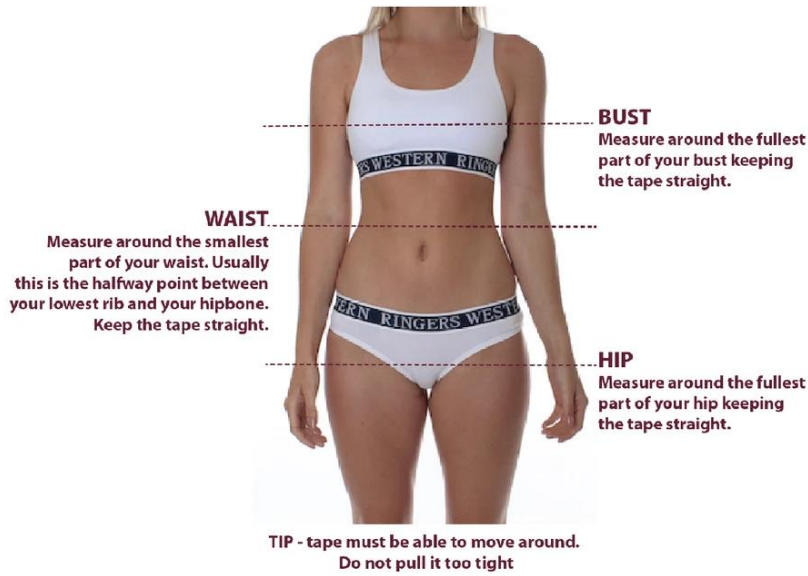

Size Guide

WOMENS - RINGERS WESTERN AVERAGE BODY MEASUREMENTS

	6	8	10	12	14	16	18	20	22	24
BUST (cms)	80	85	90	95	100	105	110	115	120	125
WAIST (cms)	62	67	72	77	82	87	92	97	102	107
HIP (cms)	90	95	100	105	110	115	120	125	130	135

Measurements to be used as a guide only, they may vary according to method of measuring

Ringers Western sizing strives to be of a slightly generous fit

MENS - RINGERS WESTERN AVERAGE BODY MEASUREMENTS

	XS/28	S/30	M/32	L/34	XL/36	2XL/38	3XL/40	4XL/42	5XL/44	6XL/46
CHEST (cms)	90	95	100	105	110	115	120	125	130	135
WAIST (cms)	70	75	80	85	90	95	100	105	110	115
PANT WAIST (cms)	71	76	82	87	92	97	101	107	112	117
PANT WAIST (inches)	28	30	32	34	36	38	40	42	44	46

Measurements to be used as a guide only, they may vary according to method of measuring

Ringers Western sizing strives to be of a slightly generous fit